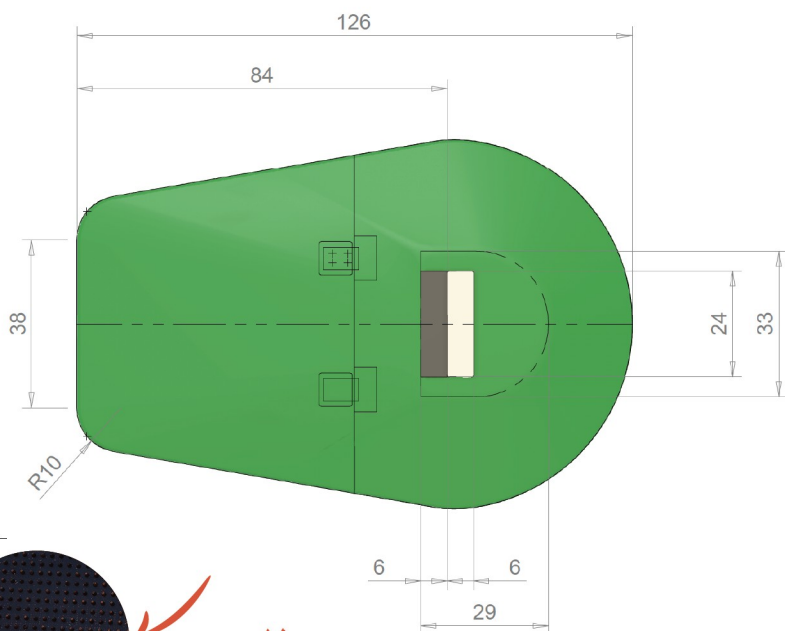

MAXIMUM PROTECTION

8" TWO-PIECE GAME MOUND

800.315.8115
INFO@PORTOLITE.COM

ITEM TPM8125COLOR2PC

CATEGORY GAME MOUNDS

**HIGH DENSITY
FOAM CORE**

**INCAPSULATED IN
SUPER LIGHT
WEIGHT FIBERGLASS**

COATED POLYUREA

Product Features

- **GREAT FOR AGES 14 & OVER**
- **PORTABLE AND EASY TO MOVE**
- **REPLACEABLE RUBBER**
- **REPLACEMENT PITCH PAD**

Product Specifications

Dimensions	8"H x 10'5"L x 7"W
Weight	200 lbs
SpikeTek	1,350 Spikes
Turf	Clay, Green, Red, Brown, Tan